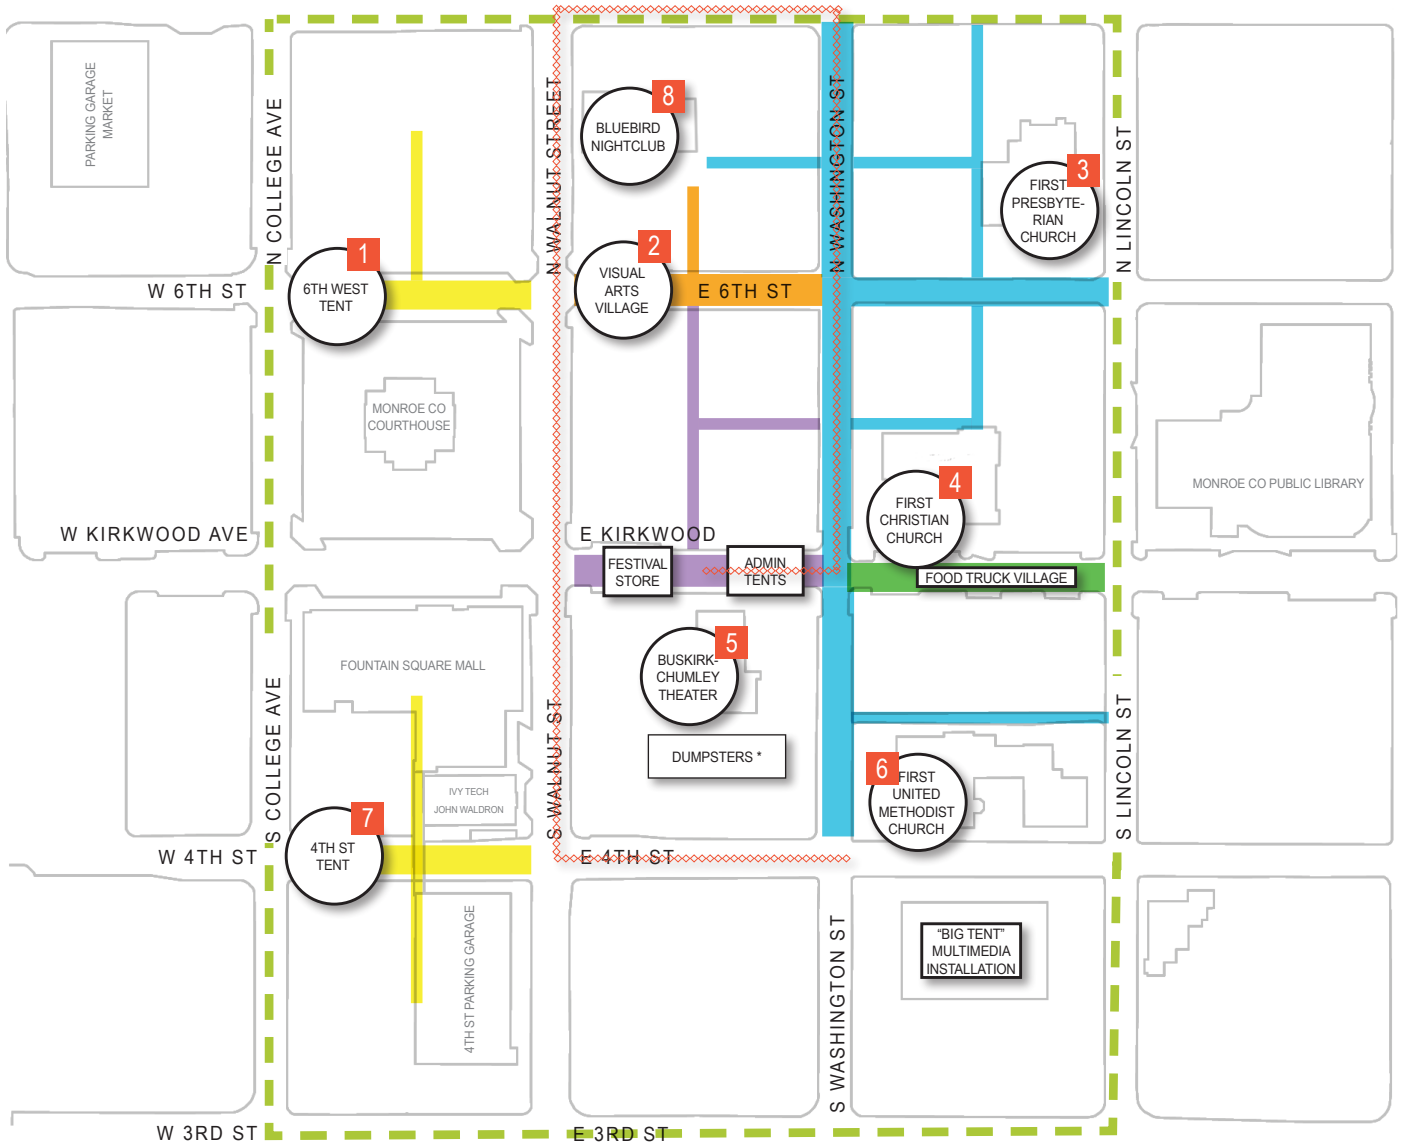

LOTUS 2018 STREET & ALLEY CLOSINGS MAP • SEPTEMBER 27-30

- CLOSED 7:00AM THURSDAY–4:00PM SUNDAY
(PARKING GARAGE ACCESS REMAINS OPEN)
- CLOSED 5:30PM–12:30AM FRIDAY & SATURDAY
- CLOSED 9:00AM–12:30AM FRI & 4:00PM-12:30AM SATURDAY
- CLOSED 7:00AM FRIDAY–9:00AM SUNDAY
- CLOSED 7:00AM FRIDAY–3:00PM SUNDAY

FESTIVAL PERIMETER

FESTIVAL VENUE OR FACILITY

PARADE ROUTE (SATURDAY ~8:30-9:00PM)
ROLLING CLOSURE: STARTS 4TH & WASHINGTON, NORTH ON WALNUT,
WEST ON 7TH, & DOWN WASHINGTON TO KIRKWOOD IN FRONT OF BCT

* see detail for Dumpster placement/times