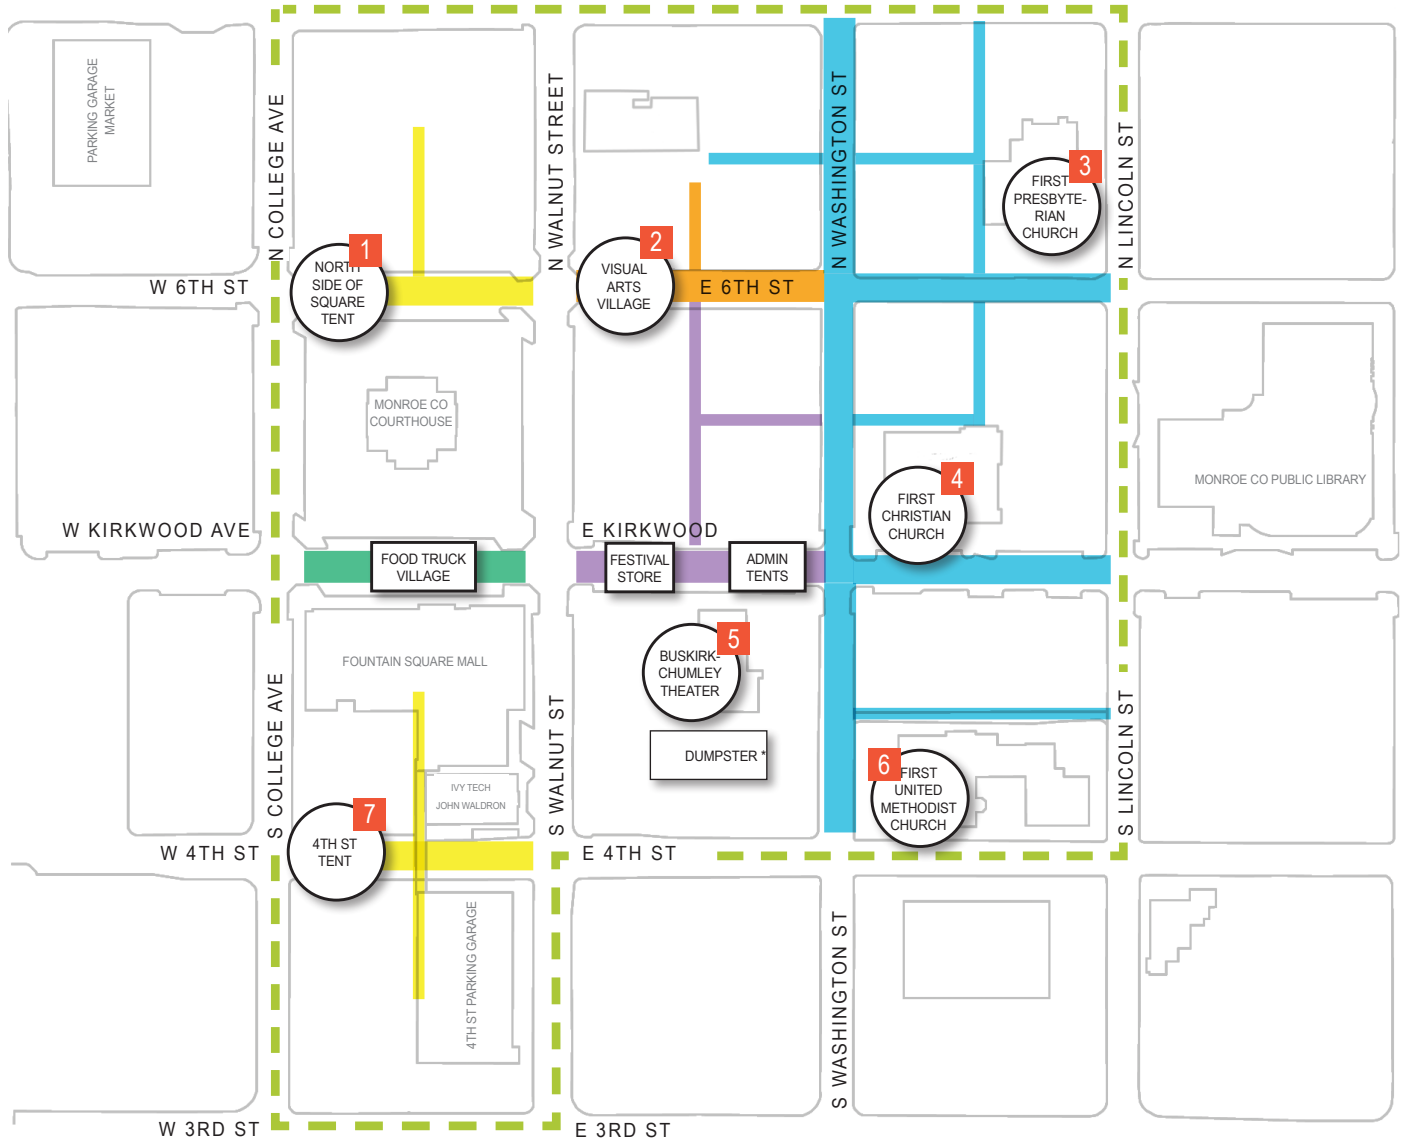

LOTUS 2016 STREET & ALLEY CLOSINGS COMPREHENSIVE MAP • SEPTEMBER 15-18

- CLOSED 8AM THURSDAY-4PM SUNDAY
- CLOSED 5:30PM-12:30AM FRIDAY & SATURDAY
- CLOSED 4:30PM-12:30AM FRIDAY & SATURDAY
- CLOSED 8AM FRIDAY-9AM SUNDAY
- CLOSED 8AM FRIDAY-3PM SUNDAY

- FESTIVAL PERIMETER
- FESTIVAL VENUE

* see detail for Dumpster placement/times